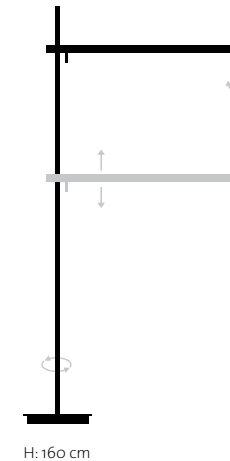

Subject to technical and formal modifications.

SANTO PRODUKTÜBERSICHT PRODUCT OVERVIEW

SANTO TABLO

SANTO UNO

SANTO DUO

SANTO TERRA

SANTO TAVOLO

H: 108-161 cm, Sonderlängen möglich Special lengths on request