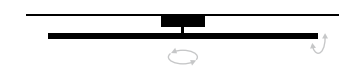

Subject to technical and formal modifications.

SANTO PRODUKTÜBERSICHT PRODUCT OVERVIEW

SANTO TABLO

SANTO UNO

SANTO DUO

SANTO TERRA

SANTO TAVOLO

H: 108-161 cm, Sonderlängen möglich Special lengths on request