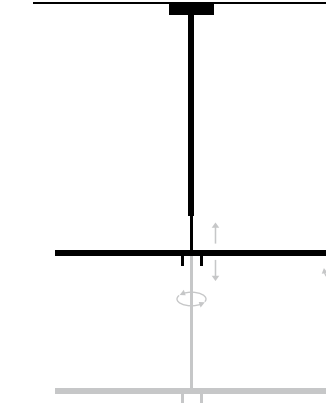

Subject to technical and formal modifications.

SANTO PRODUKTÜBERSICHT PRODUCT OVERVIEW

SANTO TABLO

SANTO UNO

SANTO DUO

SANTO TERRA

SANTO TAVOLO

H: 108-161 cm, Sonderlängen möglich Special lengths on request