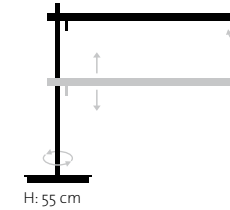

Subject to technical and formal modifications.

SANTO PRODUKTÜBERSICHT PRODUCT OVERVIEW

SANTO TABLO

SANTO UNO

SANTO DUO

SANTO TERRA

SANTO TAVOLO

H: 108-161 cm, Sonderlängen möglich Special lengths on request