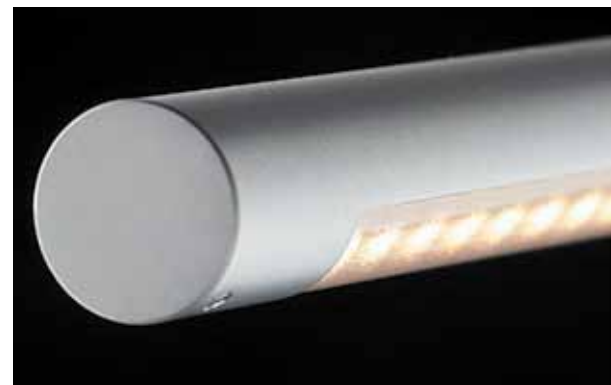

LEUCHTENKOPF ROTIERBAR UM NAHEZU 360 GRAD
LUMINAIRE HEAD CAN BE ROTATED THROUGH
ALMOST 360 DEGREES

SANTO DUO

Ob direktes oder indirektes Licht, ob als Decken- oder Wandleuchte: Die SANTO DUO ist für fast alles zu haben.
The SANTO DUO is game for virtually everything: be it direct or indirect light or a ceiling or wall lamp.

SANTO UNO

LDM fertigt für Sie Leuchten mit Charakter. Variable Verbindungsteile und individuelle Anpassungsmöglichkeiten erlauben die Konstruktion von Lichträumen in vielen erdenklichen Formen und Funktionen.

LDM produces lamps with character. Variable connecting elements and individual adjustment options enable the construction of light spaces with a host of imaginable forms and functions.

LEUCHTENKOPF IN ALLE RICHTUNGEN
DREH-, NEIG- UND SCHWENKBAR
LUMINAIRE HEAD CAN BE ROTATED, TILTED
AND SWIVELLED IN ALL DIRECTIONS

QUALITÄT

HERGESTELLT IN DEUTSCHLAND
MADE IN GERMANY

Sie legen Wert auf zeitlose und hochwertig verarbeitete Produkte? Dann lohnt es sich für Sie, einen genaueren Blick auf unsere exklusive Manufaktur zu werfen.

Bei uns entstehen Leuchten jenseits der Massenfertigung. Denn Qualität braucht Zeit und Liebe zum Detail. Wir verwenden ausschließlich hochwertige Materialien – das macht unsere Produkte langlebig und wertbeständig.

You set value on timeless products processed in high quality? Then it is worth your while to have a closer look at our exclusive manufacturing.

Mass production is foreign to us. For quality requires time and loving attention to detail. We use exclusively high-quality materials – that gives our products a long life and lasting value.