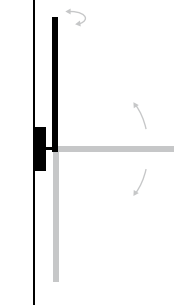

PRODUKTSPEZIFIKATIONEN IN DER ÜBERSICHT OVERVIEW OF PRODUCT SPECIFICATIONS

DIMENSIONEN DIMENSIONS

FARBVARIANTEN COLOUR VARIANTS

Die Führungsstange (TABLO/TERRA) ist bei allen Farbvarianten, die Teleskopstange bei TAVOLO oder das Drehgelenk bei UNO, DUO in Chrom.
In all colour variants, the guide pole (TABLO/TERRA), the telescopic pole of TAVOLO and the pivot joint of UNO, DUO are in chrome.

SANTO ist eine Leuchtenfamilie in energiesparender LED-Technik

- » Je Leuchtenkopf 1 x Power – LED-Streifen mit 36 Leuchtdioden
- » Lichtfarbe Warmweiss, Farbtemperatur ca. 2850 Kelvin (K)
- » Farbwiedergabeindex: typisch 95 (RA)
- » Abstrahlwinkel: 120°
- » Leistungsaufnahme pro Leuchtenkopf ca. 12 W, entspricht ca. 30 Lumen/Watt (gesamt ca. 360 Lumen pro Leuchtenkopf)
- » Sehr hohe Lebensdauer

Technische und formale Änderungen vorbehalten.

SANTO is a family of lamps using energy-saving LED technology.

- » Each luminaire head consists of 1x power LED strip with 36 LEDs
- » Light colour warm-white, colour temperature ca. 2,850 kelvin (K)
- » Colour rendering index: typically 95 (RA)
- » Angle of radiation: 120°
- » Power consumption per luminaire head ca. 12 W, corresponds to ca. 30 lumens/watt (in total ca. 360 lumens per luminaire head)
- » Very long product life

Subject to technical and formal modifications.

SANTO PRODUKTÜBERSICHT PRODUCT OVERVIEW

SANTO TABLO

SANTO UNO

SANTO DUO

SANTO TERRA

SANTO TAVOLO

H: 108-161 cm, Sonderlängen möglich Special lengths on request

Wenn Sie Fragen zu unseren LDM-Lichtsystemen haben, sprechen Sie mit uns oder besuchen Sie Ihren Fachhändler vor Ort: Händlersuche unter www.ldm.de.

If you have any questions concerning our LDM light systems, please contact us or visit your local specialist retailer: store locator at www.ldm.de.